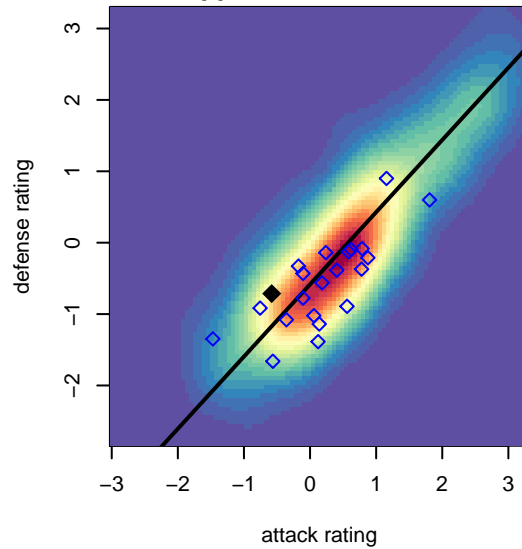

**attack and defense rating
relative to others at age
and all opponents in last 13 months**