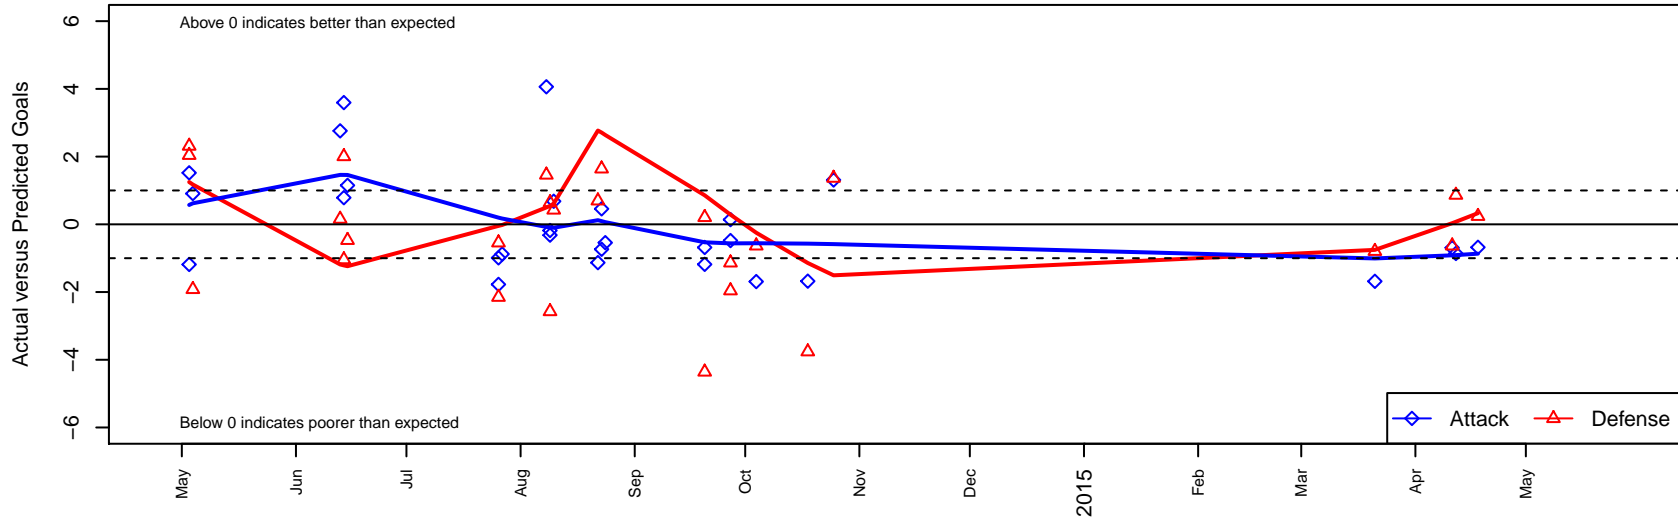

SSC Shadow Elite B01

Spokane SC Shadow
 Spokane Valley, WA
 B01 total strength=615
 attack=0.56 defense=0.49
 fall league = NWL BU13
 spr league = Spr NWL BU13
 notes= Royal

alt names used:
 SSC SHADOW B01 ELITE – ROYAL (WA)
 BU13 SSC SHADOW ELITE–ROYAL
 SSC BU13 Elite – Royal
 SSC SHADOW BU13 ELITE – ROYAL (WA)
 SSC BU13 Elite – Royal
 SSC SHADOW ELITE–ROYAL

Venues played:
 2013 Spr NWL U12 U12
 2014 Olivia Chaffin BU13
 2014 River City Cup U–13 Gold U13
 2014 Les Schwab NW Cup U13 Gold / Silver U
 2014 Summer Slam Gold U13
 2014 NWL BU13
 2014 Spr NWL BU13

SSC Shadow Elite B01
 Dots are actual minus expected GF (blue circles) and GA (red triangles).
 Blue line is smoothed change in attack strength. Red is smoothed change in defense strength.

**attack and defense variance (black dot)
relative to other teams
and top 10 in region**