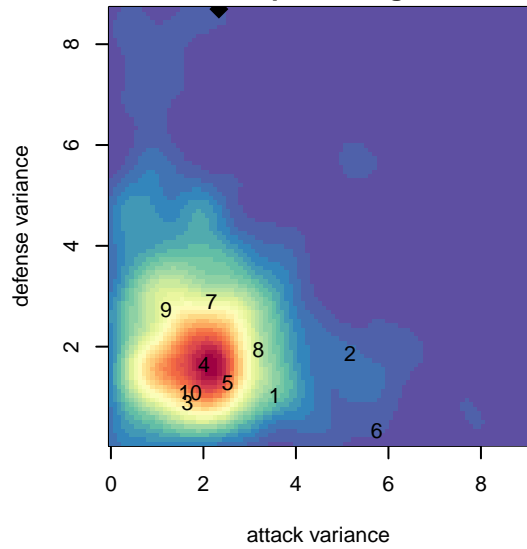

SSC Shadow Elite B01

Spokane SC Shadow
 Spokane Valley, WA
 B01 total strength=615
 attack=0.56 defense=0.49
 fall league = NWL BU13
 spr league = Spr NWL BU13
 notes= Royal

alt names used:
 SSC SHADOW B01 ELITE – ROYAL (WA)
 BU13 SSC SHADOW ELITE–ROYAL
 SSC BU13 Elite – Royal
 SSC SHADOW BU13 ELITE – ROYAL (WA)
 SSC BU13 Elite – Royal
 SSC SHADOW ELITE–ROYAL

SSC Shadow Elite B01
 Dots are actual minus expected GF (blue circles) and GA (red triangles).
 Blue line is smoothed change in attack strength. Red is smoothed change in defense strength.

**attack and defense variance (black dot)
relative to other teams
and top 10 in region**