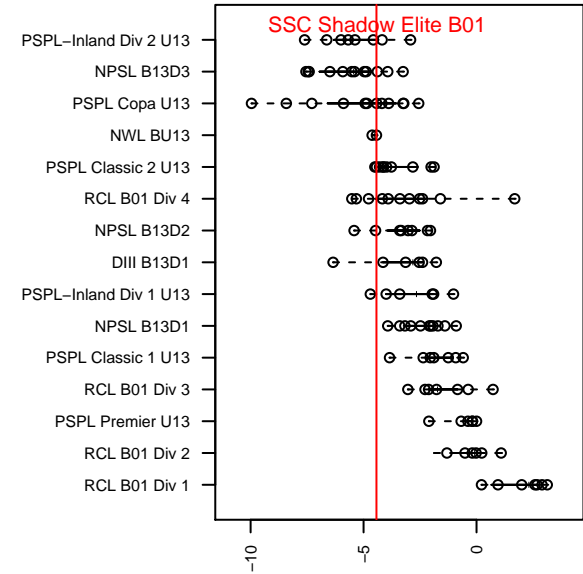

**attack and defense rating
relative to others at age
and all opponents in last 13 months**